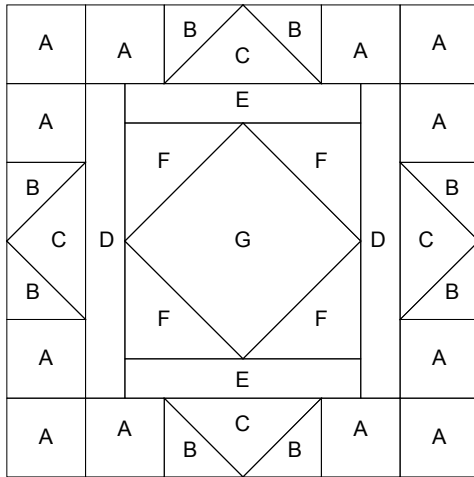

# EQ BOM 2011 - January Jumble

Key Block (41/100 actual size)

Cutting Diagrams

4 patches

Patch Count

8 patches

8 patches

4 patches