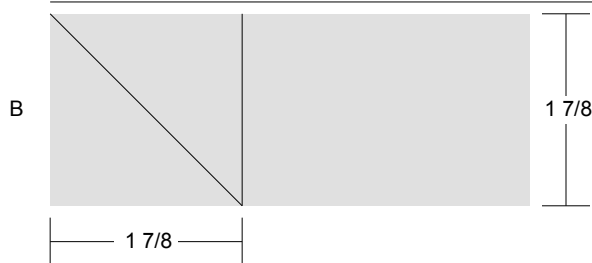

EQ BOM 2011 - January Jumble

Key Block (41/100 actual size)

Cutting Diagrams

Patch Count

2 patches

2 patches

4 patches

1 patch