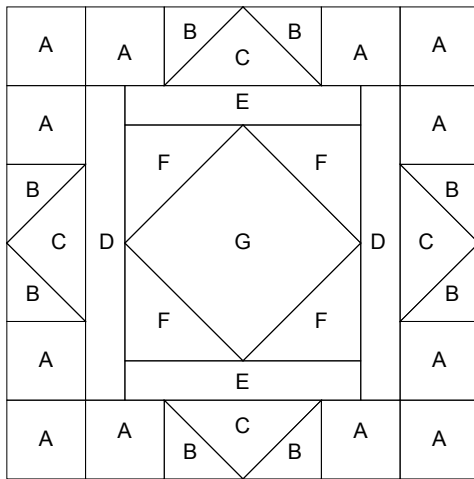

EQ BOM 2011 - January Jumble

Key Block (41/100 actual size)

Cutting Diagrams

Patch Count

2 patches

2 patches

4 patches

1 patch