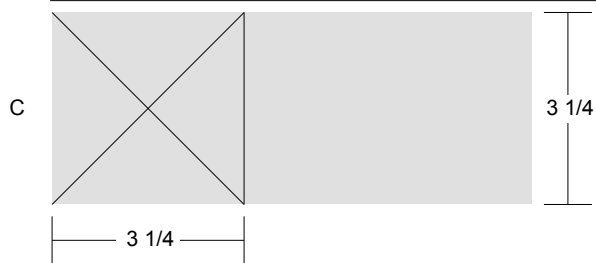

EQ BOM 2011 - January Jumble

Key Block (41/100 actual size)

Cutting Diagrams

4 patches

8 patches

8 patches

4 patches

2 patches