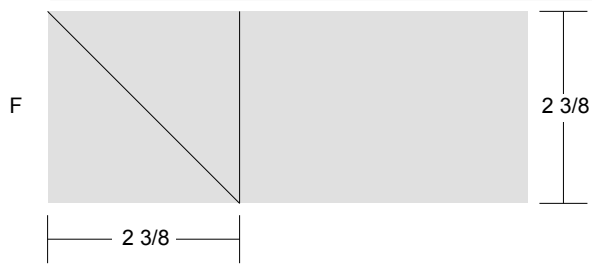

2 patches

2 patches

4 patches

1 patch