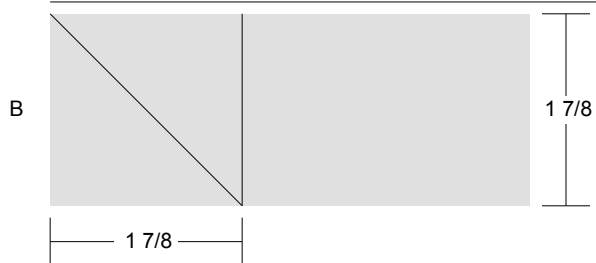

EQ BOM 2011 - January Jumble

Key Block (41/100 actual size)

Cutting Diagrams

4 patches

8 patches

8 patches

4 patches

2 patches

2 patches

4 patches

1 patch