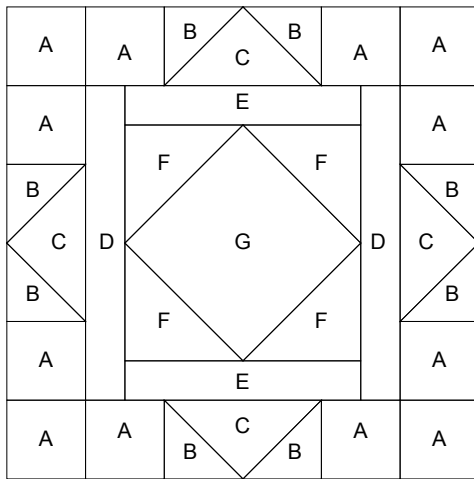

EQ BOM 2011 - January Jumble

Key Block (41/100 actual size)

Cutting Diagrams

4 patches

8 patches

8 patches

4 patches

2 patches

2 patches

4 patches

1 patch