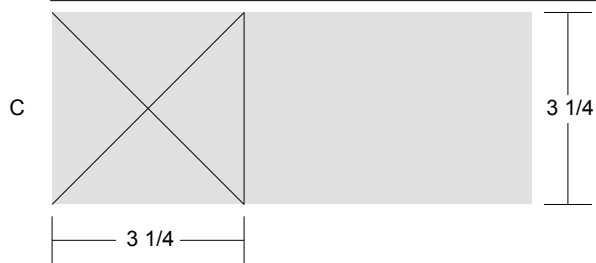

# EQ BOM 2011 - January Jumble

Key Block (41/100 actual size)

Cutting Diagrams

4 patches

8 patches

8 patches

4 patches

2 patches