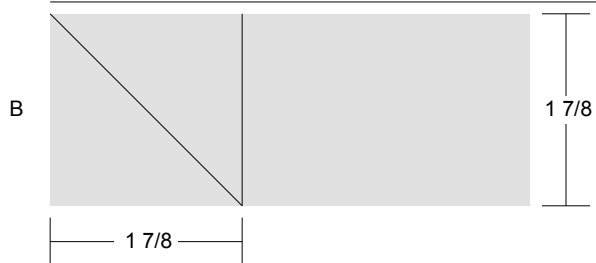

# EQ BOM 2011 - January Jumble

Key Block (41/100 actual size)

Cutting Diagrams

4 patches

8 patches

8 patches

4 patches

2 patches

2 patches

4 patches

1 patch