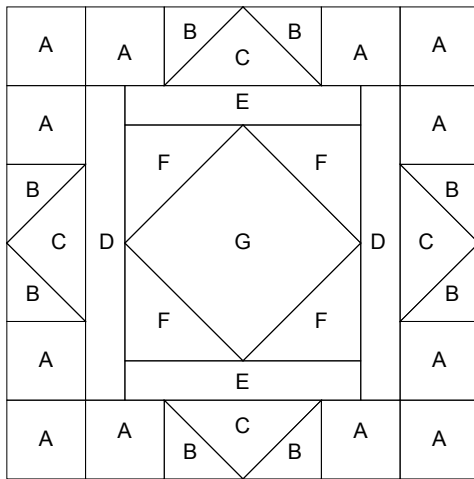

# EQ BOM 2011 - January Jumble

Key Block (41/100 actual size)

Cutting Diagrams

4 patches

8 patches

8 patches

4 patches

2 patches

2 patches

4 patches

1 patch