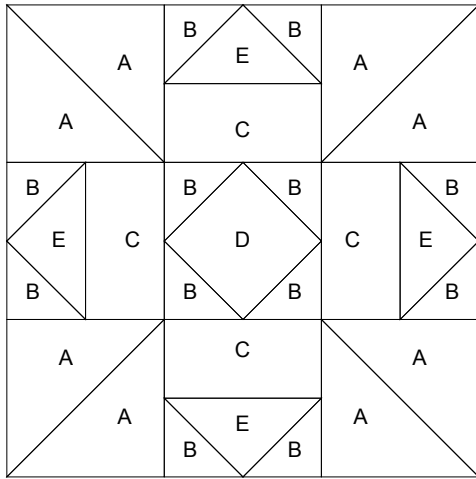

EQ BOM 2011 - February Frolic

Key Block (41/100 actual size)

Cutting Diagrams

1 patch

4 patches