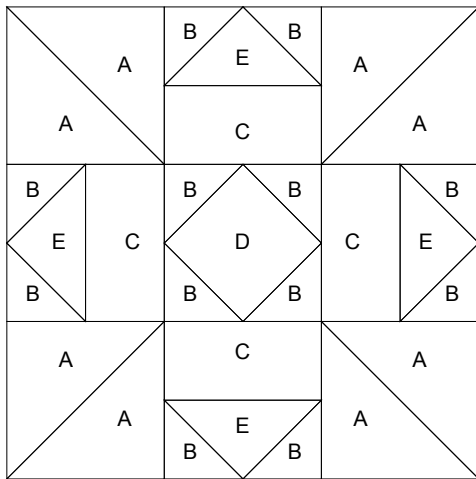

EQ BOM 2011 - February Frolic

Key Block (41/100 actual size)

Cutting Diagrams

Patch Count