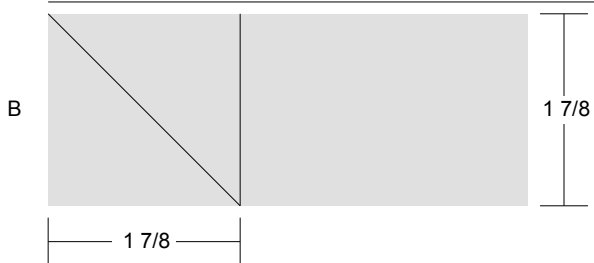

EQ BOM 2011 - February Frolic

Key Block (41/100 actual size)

Cutting Diagrams

4 patches

4 patches

8 patches

4 patches

4 patches

1 patch

4 patches