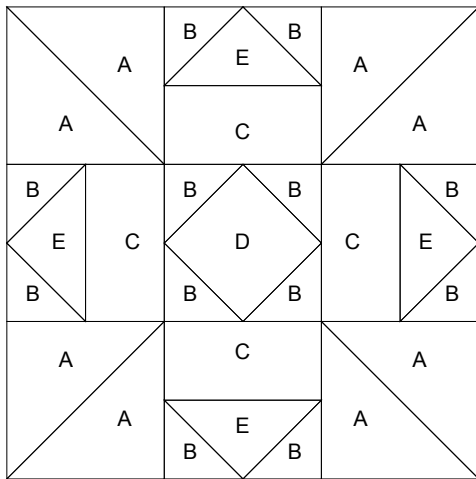

EQ BOM 2011 - February Frolic

Key Block (41/100 actual size)

Cutting Diagrams

4 patches

4 patches

8 patches

4 patches

4 patches

1 patch

4 patches