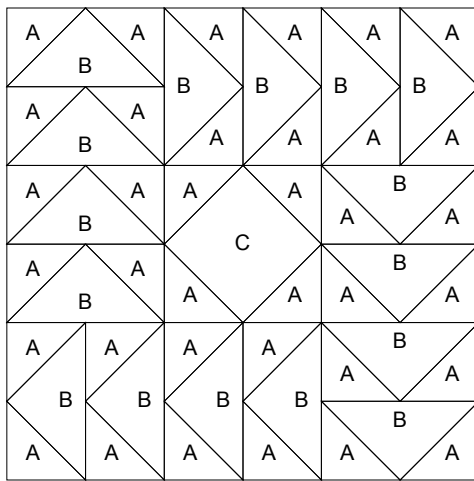

EQ BOM 2011 - December Diversion

Key Block (41/100 actual size)

Cutting Diagrams

Patch Count