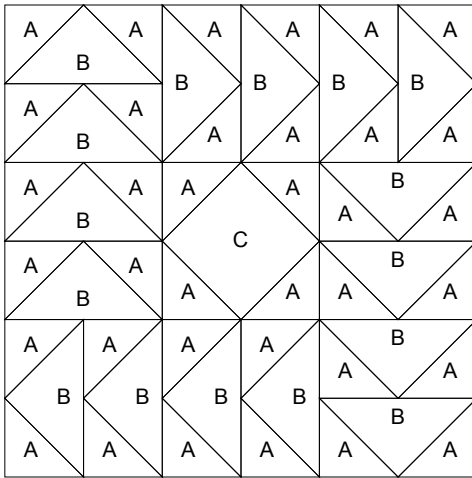

# EQ BOM 2011 - December Diversion

Key Block (41/100 actual size)

Cutting Diagrams

Patch Count