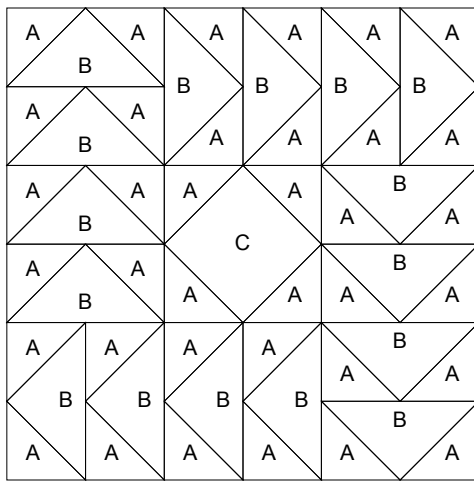

# EQ BOM 2011 - December Diversion

Key Block (41/100 actual size)

Cutting Diagrams