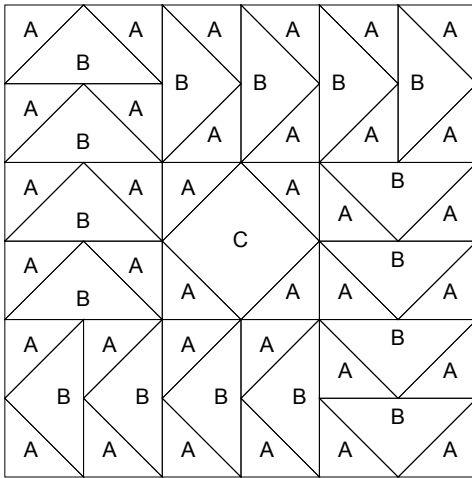

# EQ BOM 2011 - December Diversion

Key Block (41/100 actual size)

Cutting Diagrams