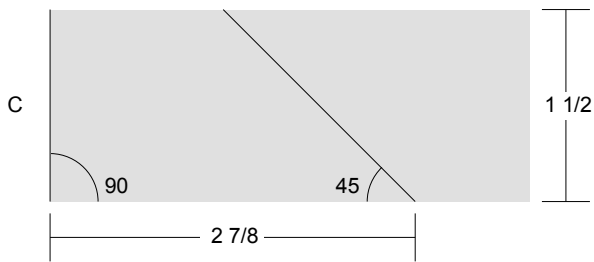

EQ BOM 2011 - September Soother

Key Block (41/100 actual size)

Cutting Diagrams

4 patches

4 patches

4 patches

4 patches

8 patches

4 patches

1 patch