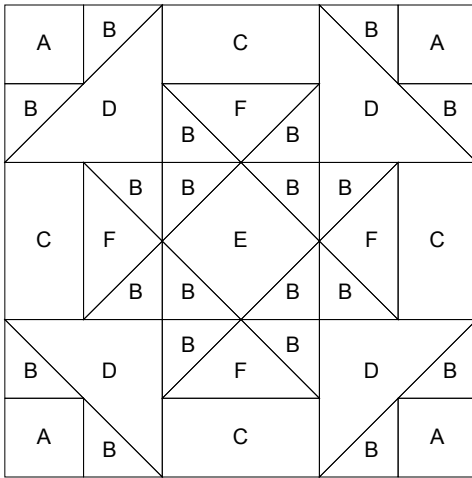

# EQ BOM 2011 - July Journey

Key Block (41/100 actual size)

Cutting Diagrams

4 patches

12 patches

8 patches

4 patches

4 patches

1 patch

4 patches