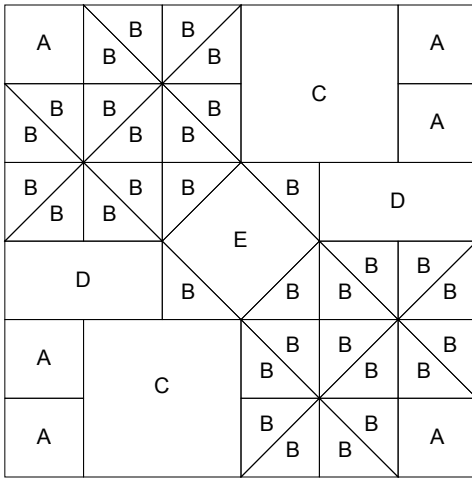

EQ BOM 2011 - June Jigsaw

Key Block (41/100 actual size)

Cutting Diagrams

Patch Count