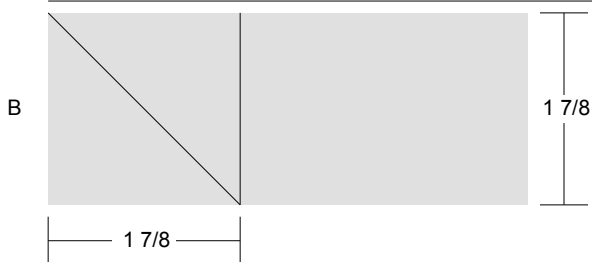

EQ BOM 2011 - June Jigsaw

Key Block (41/100 actual size)

Cutting Diagrams

Patch Count