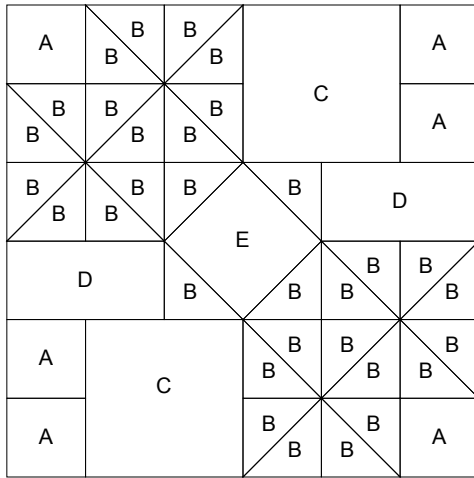

EQ BOM 2011 - June Jigsaw

Key Block (41/100 actual size)

Cutting Diagrams

4 patches

2 patches

14 patches

8 patches

6 patches

4 patches

2 patches