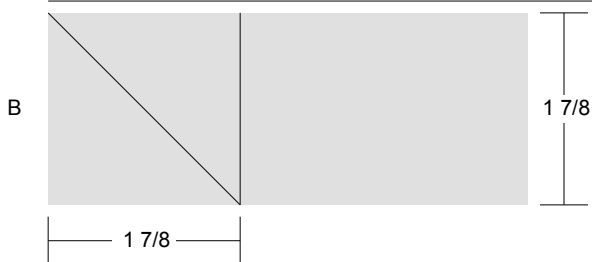

EQ BOM 2011 - June Jigsaw

Key Block (41/100 actual size)

Cutting Diagrams

4 patches

2 patches

14 patches

8 patches

6 patches