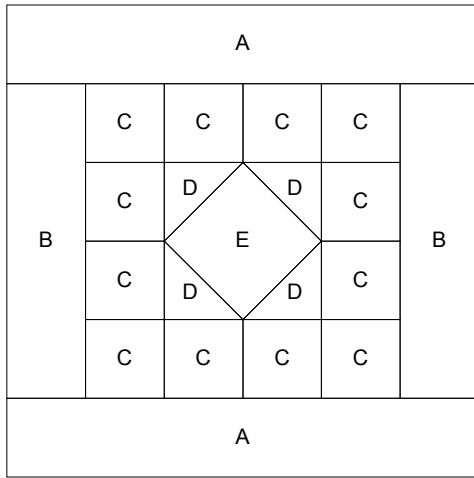

# EQ BOM 2011 - May Merriment

Key Block (41/100 actual size)

## Cutting Diagrams