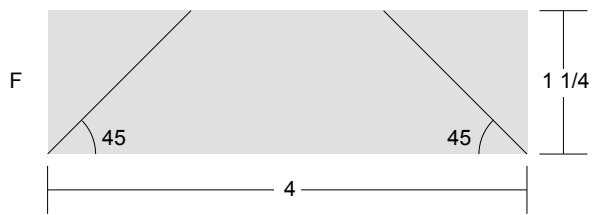

EQ BOM 2011 - March Medley

Key Block (41/100 actual size)

Cutting Diagrams

Patch Count

4 patches

1 patch

4 patches