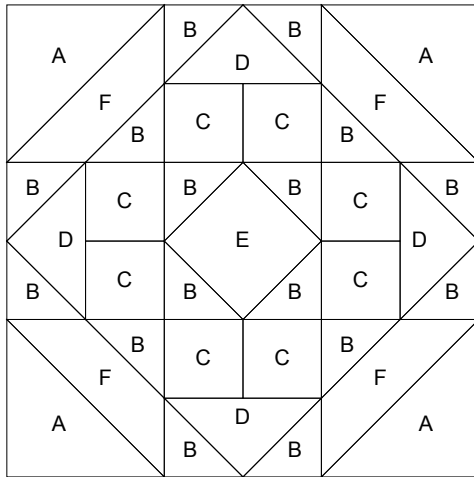

# EQ BOM 2011 - March Medley

Key Block (41/100 actual size)

Cutting Diagrams

Patch Count

4 patches

1 patch

4 patches