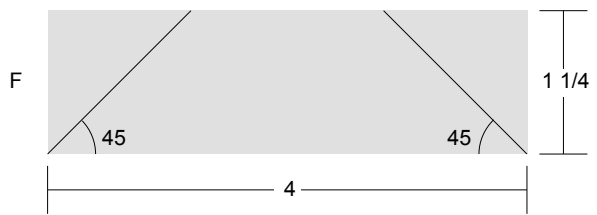

# EQ BOM 2011 - March Medley

Key Block (41/100 actual size)

Cutting Diagrams

Patch Count

4 patches

1 patch

4 patches